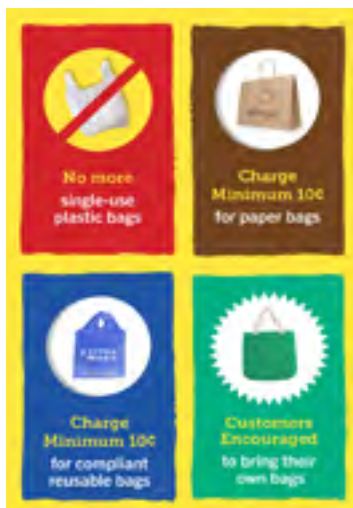

The Reusable Bag Law is Expanding!

Beginning May 1, all retail stores in Alameda County can only distribute recycled content paper and compliant reusable bags. A minimum price of 10 cents per bag must be charged and itemized on the receipt. Residents who find local stores not following the expanded law should contact:

Bags@StopWaste.org or **510-891-6575**.

The Reusable Bag Law is designed to reduce waste and keep plastic bags out of local waterways. For more information, visit: www.ReusableBagsAC.org.