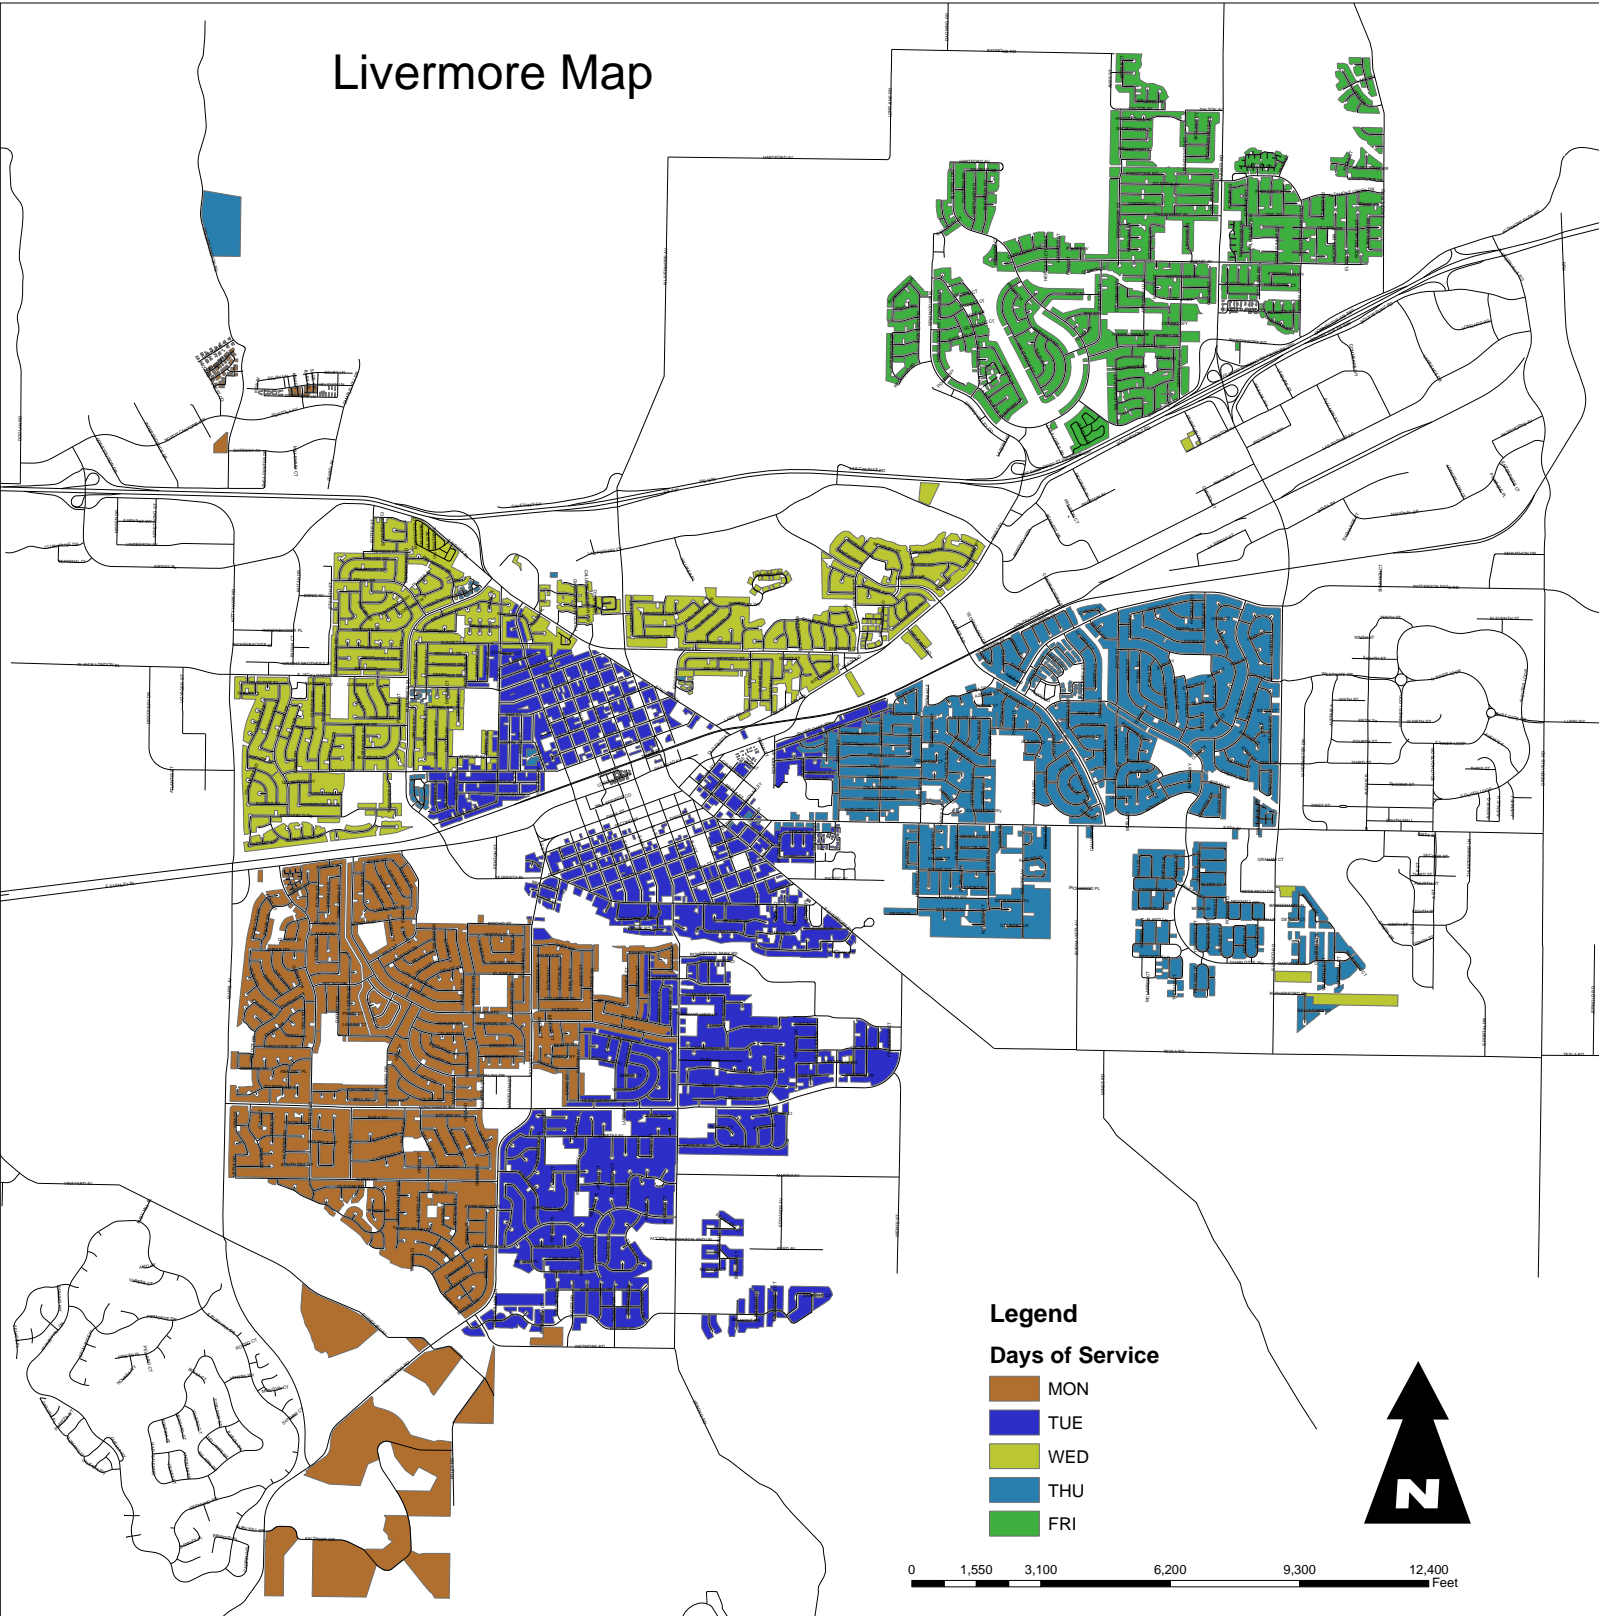

Livermore Map

- Legend**
Days of Service
- MON
 - TUE
 - WED
 - THU
 - FRI

0 1,550 3,100 6,200 9,300 12,400 Feet