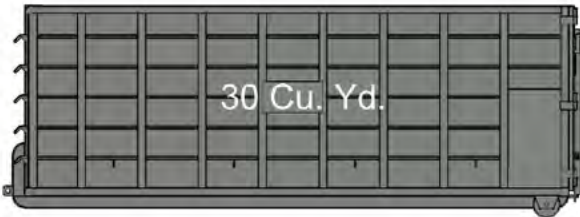

# Debris box sizes

12 Ft. Length x 8 Ft. Wide x 2 Ft. Height

18 Ft. Length x 8 Ft. Wide x 3 Ft. Height

18 Ft. Length x 8 Ft. Wide x 4 Ft. Height

18 Ft. Length x 8 Ft. Wide x 6 Ft. Height

18 Ft. Length x 8 Ft. Wide x 8 Ft. Height