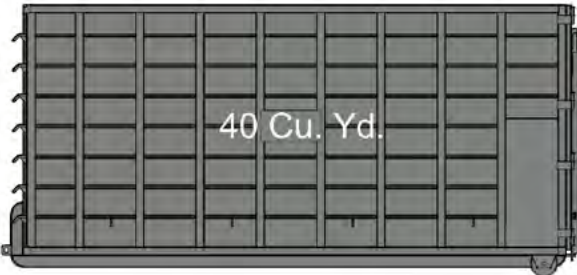

# Debris box sizes

12 Ft. Length x 8 Ft. Wide x 2 Ft. Height

18 Ft. Length x 8 Ft. Wide x 3 Ft. Height

18 Ft. Length x 8 Ft. Wide x 4 Ft. Height

18 Ft. Length x 8 Ft. Wide x 6 Ft. Height

18 Ft. Length x 8 Ft. Wide x 8 Ft. Height